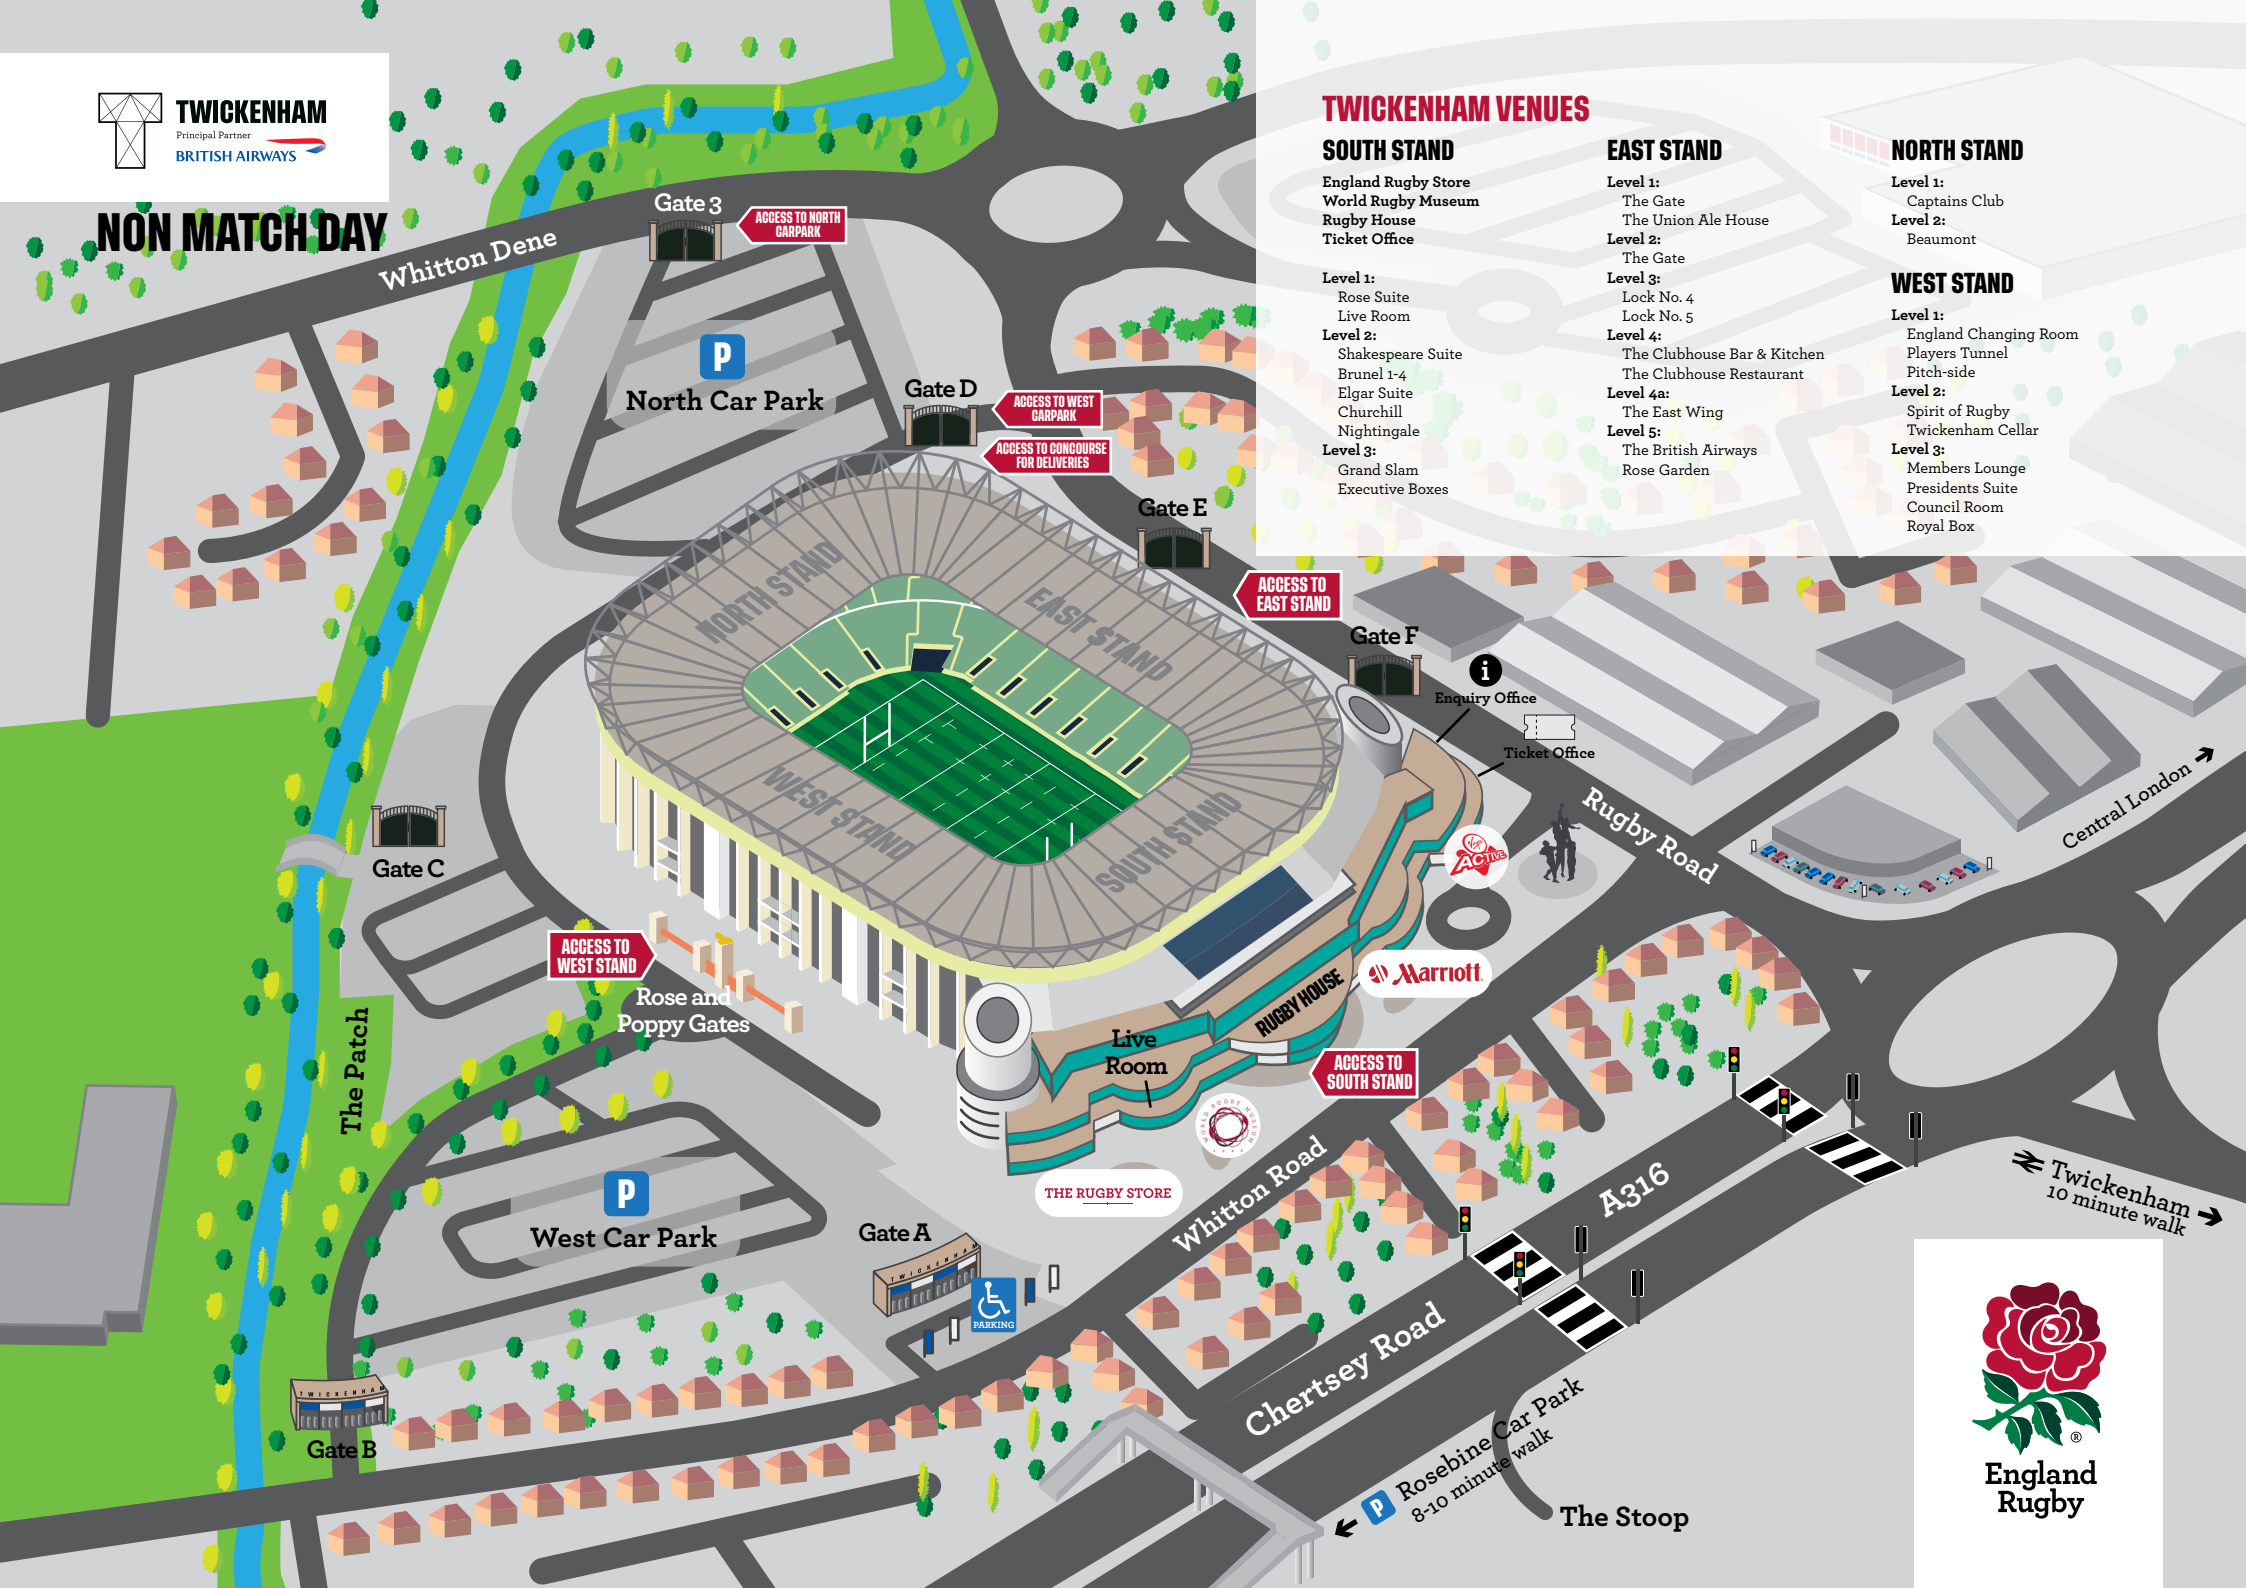

NON MATCH DAY

TWICKENHAM VENUES

SOUTH STAND

England Rugby Store
World Rugby Museum
Rugby House
Ticket Office

- Level 1:
Rose Suite
Live Room
- Level 2:
Shakespeare Suite
Brunel 1-4
Elgar Suite
Churchill
Nightingale
- Level 3:
Grand Slam
Executive Boxes

EAST STAND

- Level 1:
The Gate
The Union Ale House
- Level 2:
The Gate
- Level 3:
Lock No. 4
Lock No. 5
- Level 4:
The Clubhouse Bar & Kitchen
The Clubhouse Restaurant
- Level 4a:
The East Wing
- Level 5:
The British Airways
Rose Garden

NORTH STAND

- Level 1:
Captains Club
- Level 2:
Beaumont

WEST STAND

- Level 1:
England Changing Room
Players Tunnel
Pitch-side
- Level 2:
Spirit of Rugby
Twickenham Cellar
- Level 3:
Members Lounge
Presidents Suite
Council Room
Royal Box